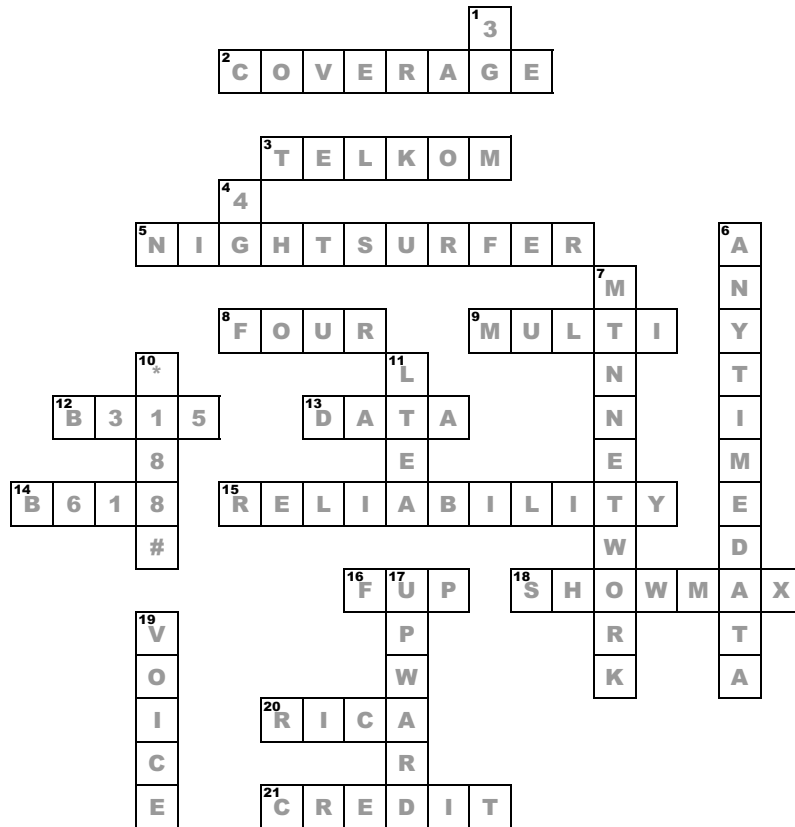

Smart Broadband Wireless

Across

- 2. What do you check before applying for LTE A
- 3. Best mobile broadband provider 2016
- 5. data available from 12am to 7am
- 8. number of devices that can be connected usin LAN on B315
- 9. customer can link this sim to their Service
- 12. Customers router for LTE coverage
- 13. coverage related problems are routed to this call centre
- 14. LTEA COVERAGE ROUTER
- 15. Is one of the reasons for getting LTE at home
- 16. Policy applying to all uncapped
- 18. LTE can stream services like
- 20. Compliance shall apply
- 21. Type of vetting done before acquiring service

Down

- 1. Third generation technology
- 4. It is faster that 3g , 90mbs
- 6. included in the Smart Broadband Wireless
- 7. LTE A not allowed to roam on this network
- 10. USSD for balance check
- 11. Long term evolution abbreviation
- 17. Type of migration that has no penalties
- 19. LTE NETWORK SUPPORTS THIS TYPE OF CALLS AS WELL