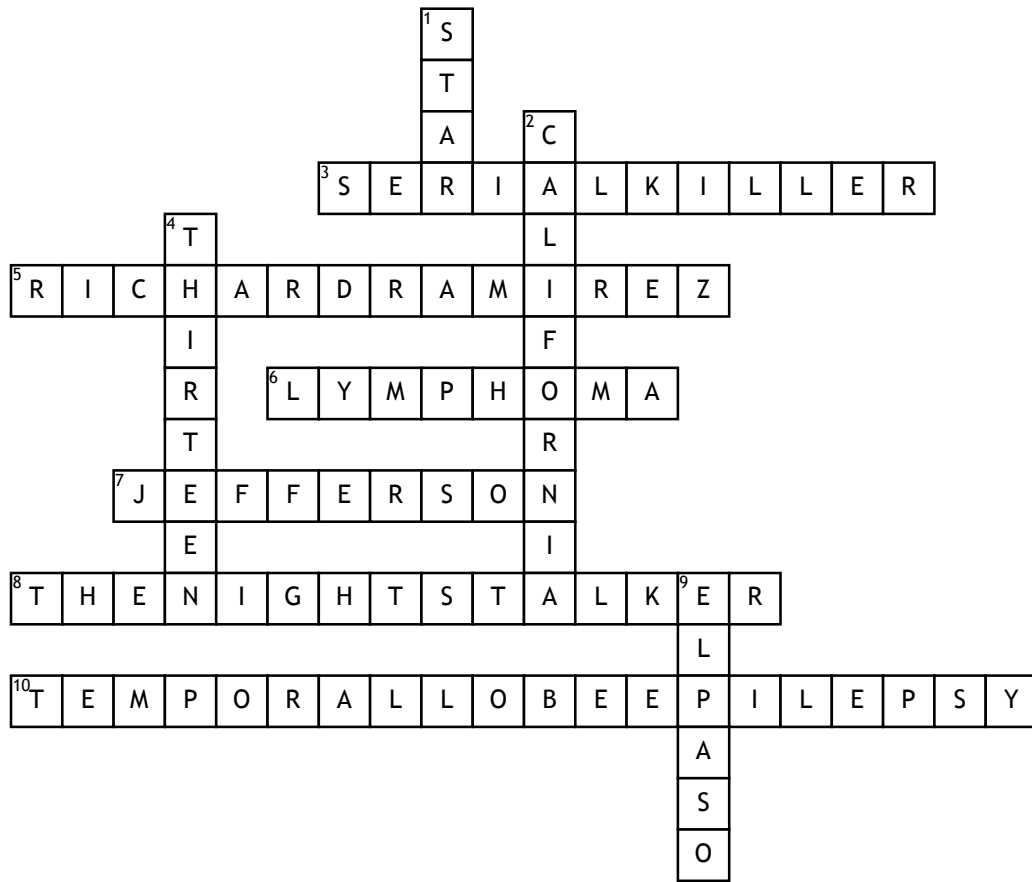

Cereal Box Serial Killer

Across

- 3. What was Richard Ramirez?
- 5. Serial Killer's name?
- 6. What did Richard Ramirez die from?
- 7. What high school did Richard Ramirez attend?
- 8. Name of case?
- 10. What was Richard Ramirez diagnosed with?

Down

- 1. What shape did Richard Ramirez have tatooed on his hand?
- 2. What state did Richard Ramirez move to at age 22?
- 4. How many victims?
- 9. What town in Texas did Richard Ramirez grow up?

Word Bank

RichardRamirez
 TheNightStalker
 Thirteen
 Lymphoma

California
 Star
 Temporal Lobe Epilepsy

Jefferson
 ElPaso
 Serial Killer