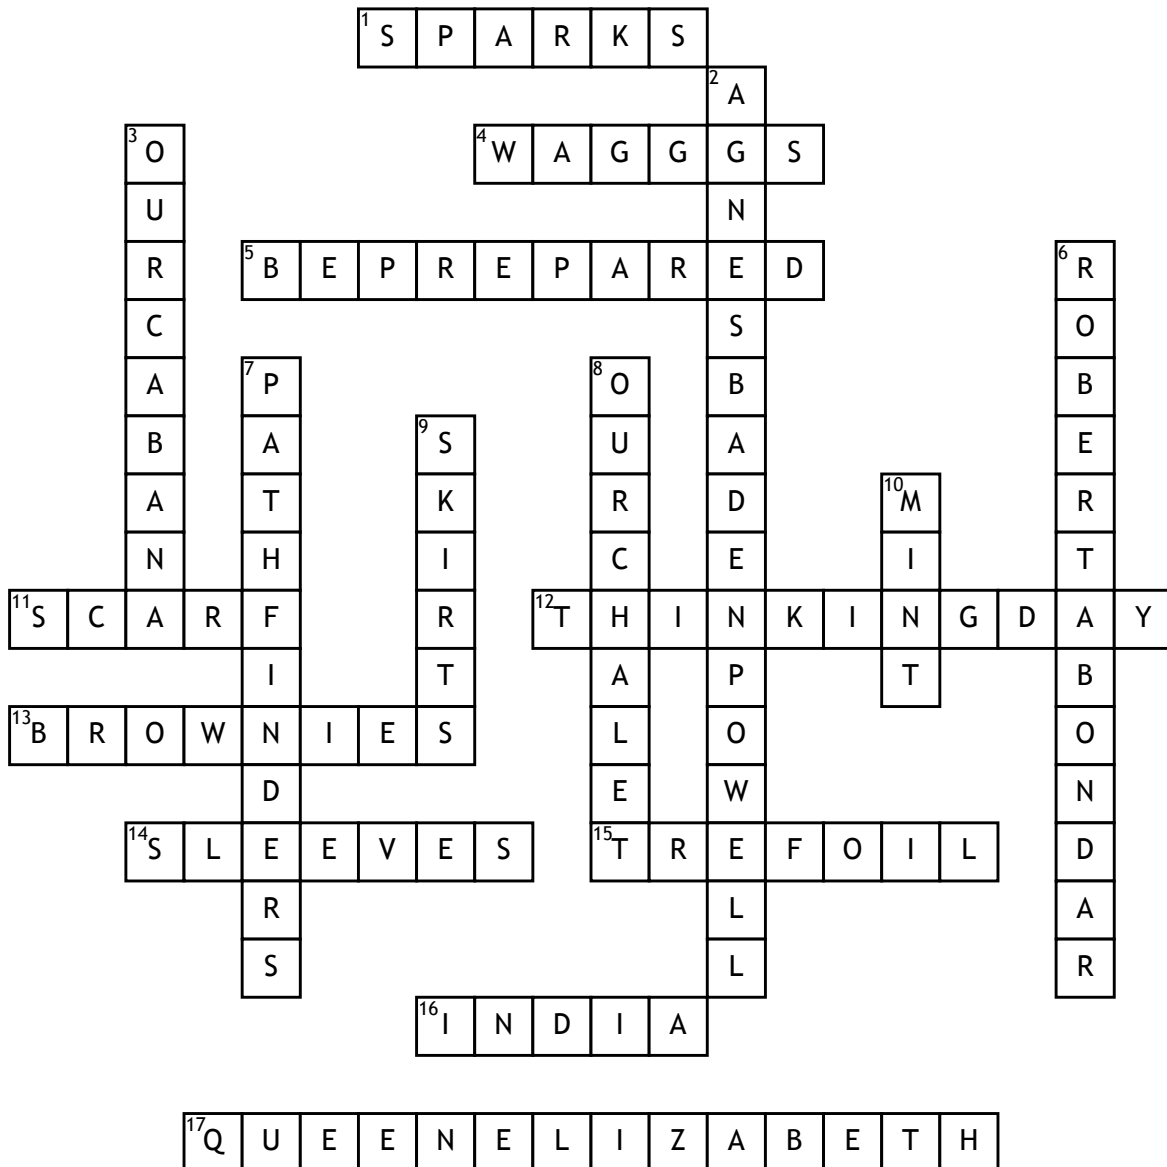

Canadian Girl Guide Trivia

Across

1. What level of guiding are you in when you are 5?
4. Global Associating supporting Girl Guides.
5. Girl Guide Motto.
11. This part of the uniform can be used as a sling.
12. What day is recognized on February 22nd?
13. What level of guiding includes an owl?

14. Badges were originally sewn onto this.

15. What is the Girl Guide symbol?

16. Sangam is found in this country.

17. This famous person was a Girl Guide.

Down

2. Who started Girl Guides?

3. World Center in Mexico.

10. Most popular Girl Guide Cookie flavour.